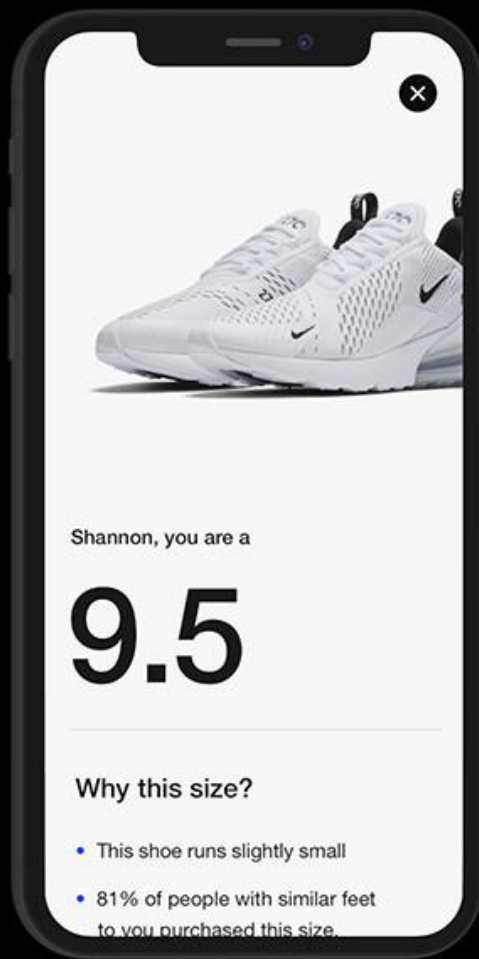

#3 The Move from Scarcity to Abundance Creates New Use Case Scenarios

Everyday Low Price
\$2.50

Everyday Low Price
\$3.68
Everyday Low Price

Everyday Low Price
\$3.68
Everyday Low Price

Save up to **\$25**
Scan & Save
Apply Today

#4 AI is Making Prediction Cheap

#5 Autonomy-as-a-Service

The Snap logo is mounted on a light-colored stone wall. It features the word "snap" in a lowercase, sans-serif font. The letters are white with a blue shadow effect, giving them a three-dimensional appearance. A large, blue, curved swoosh element is positioned behind the letters, starting from the top of the 'n' and curving around to the right, ending under the 'p'.