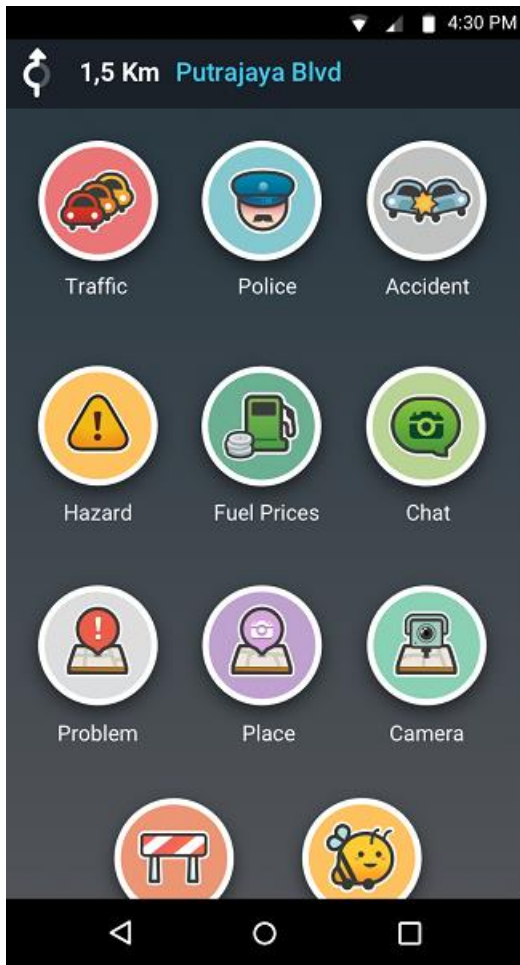

R	S	T	U	V	W	X	Y	Z	space	backspace	return	capshift	caplock
									—	—	/	!	!!

0	1	2	3	4	5	6	7	8	9
---	---	---	---	---	---	---	---	---	---

(•) Heavy dot indicates starting point.

NEON

#2 'Sensor'ization Enables the Digitization of our Physical Environments

#3 The Move from Scarcity to Abundance Creates New Use Case Scenarios

Everyday Low Price
\$2.50

Everyday Low Price
\$3.68
Everyday Low Price

Everyday Low Price
\$3.68
Everyday Low Price

Save up to **\$25**
Scan & Save
Apply Today