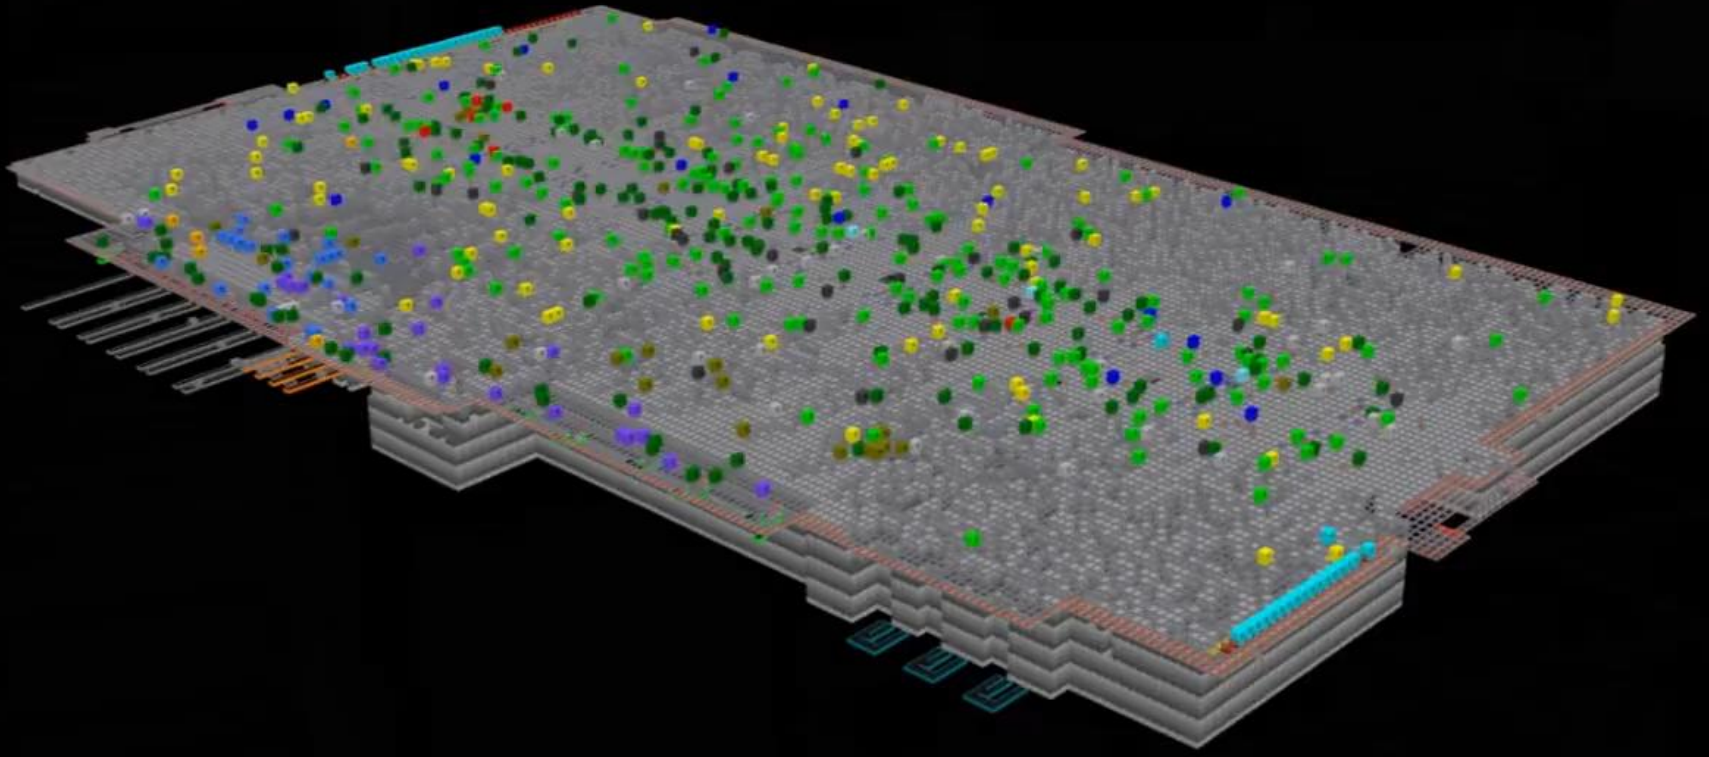

#4 AI is Making Prediction Cheap

#5 Autonomy-as-a-Service

The Snap logo is mounted on a light-colored stone wall. It features the word "snap" in a lowercase, sans-serif font. The letters are white with a blue shadow effect, giving them a three-dimensional appearance. A large, blue, curved swoosh element is positioned behind the letters, starting from the top of the 'n' and curving around to the right, ending under the 'p'.