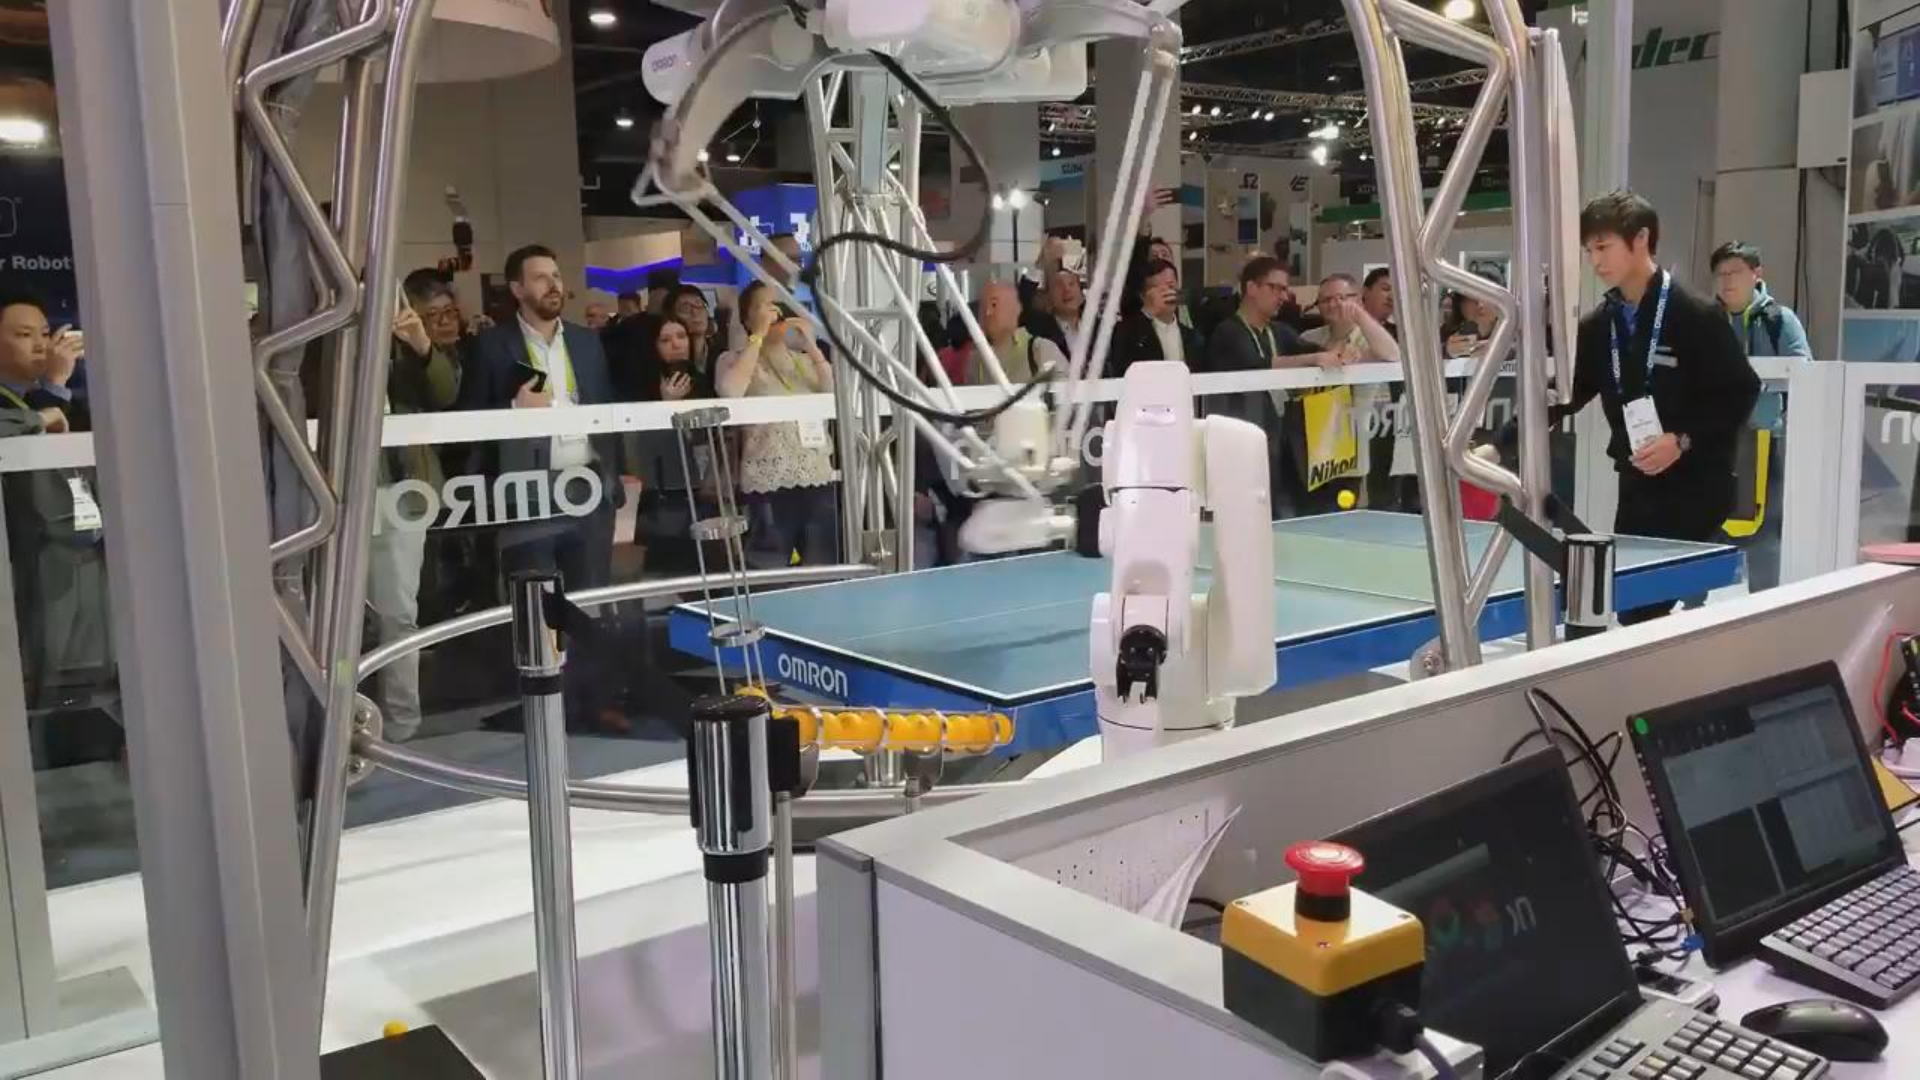

#4 AI is Making Prediction Cheap

#5 Autonomy-as-a-Service

The Snap logo is mounted on a light-colored stone wall. It features the word "snap" in a lowercase, sans-serif font. The letters are white with a blue shadow effect, giving them a three-dimensional appearance. A large, blue, curved swoosh element is positioned behind the letters, starting from the top of the 'n' and curving around to the right, ending under the 'p'.